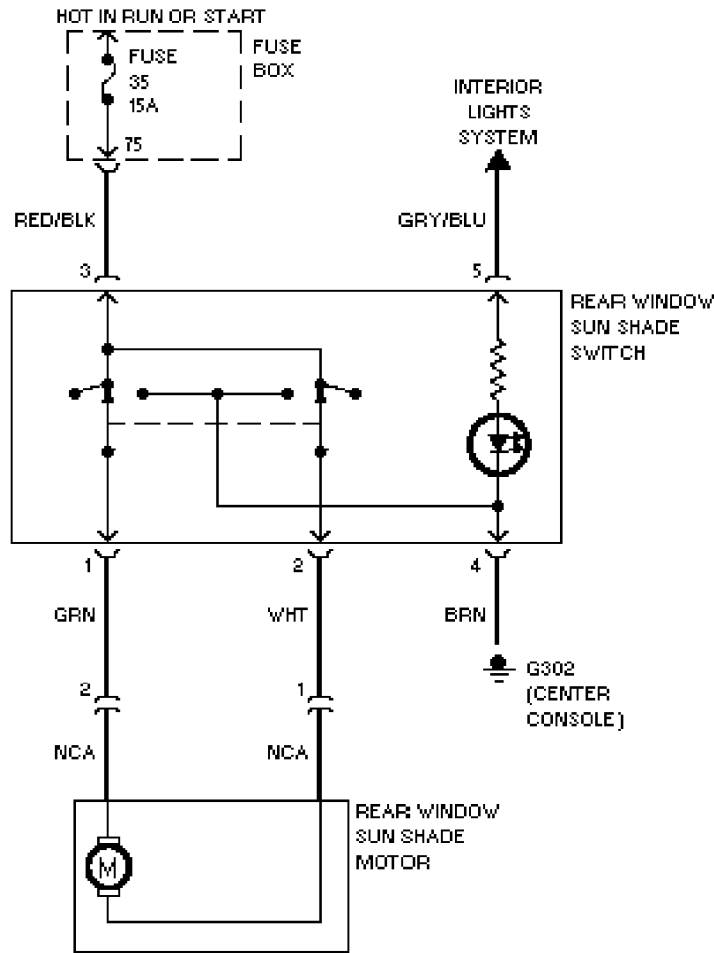

SYSTEM WIRING DIAGRAMS

Rear Window Sun Shade Circuit

1992 Mercedes-Benz 400SE

For DIAKOM-AUTO <http://www.diakom.ru> Taganrog support@diakom.ru (8634)315187

Copyright © 1998 Mitchell Repair Information Company, LLC

Thursday, November 30, 2000 05:41PM

© 1395 VFTC